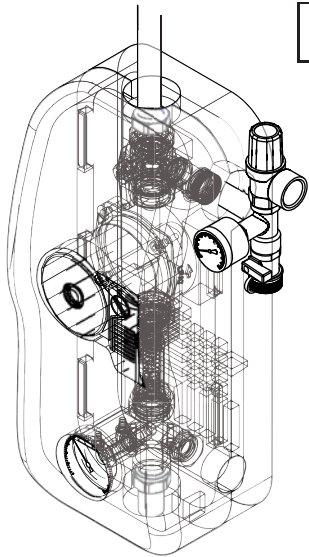

FV 70 TACOSOL ER-SG

+

TB	110°C*	
PB	8 bar	

* → Pump instructions

FV 70 TACOSOL ER-SG

· Subject to modifications