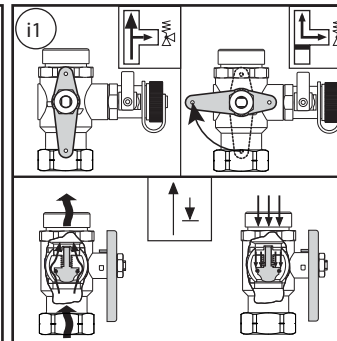

FV 70 TACOSOL ER-SG

+

TB	110°C*	
PB	8 bar	

* → Pump instructions

FV 70 TACOSOL ER-SG

· Subject to modifications