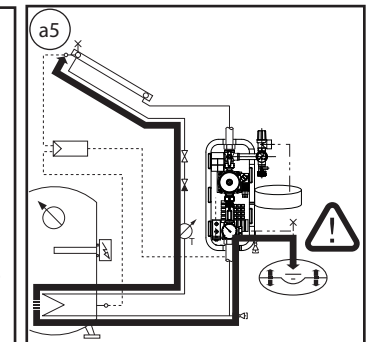

FV 70 TACOSOL ER-SG

+

TB	110°C*	
PB	8 bar	

* → Pump instructions

FV 70 TACOSOL ER-SG

· Subject to modifications