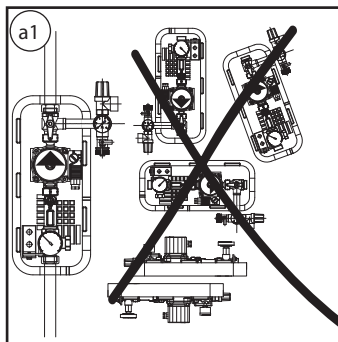

FV 70 TACOSOL ER-SG

+

TB	110°C*	
PB	8 bar	

* → Pump instructions

FV 70 TACOSOL ER-SG

· Subject to modifications