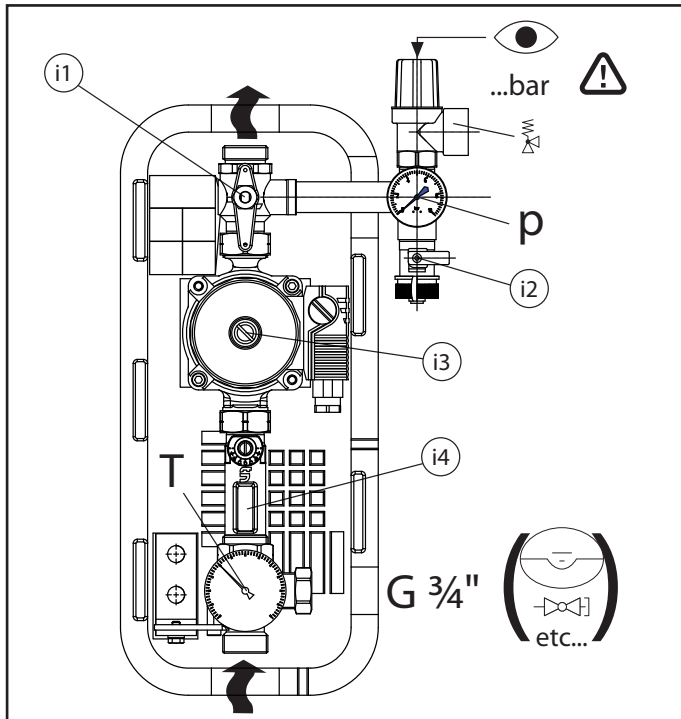

FV 70 TACOSOL ER-SG

+

TB	110°C*	
PB	8 bar	

* → Pump instructions

FV 70 TACOSOL ER-SG

· Subject to modifications