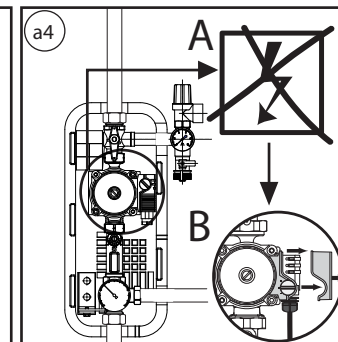

FV 70 TACOSOL ER-SG

+

TB	110°C*	
PB	8 bar	

* → Pump instructions

FV 70 TACOSOL ER-SG

· Subject to modifications