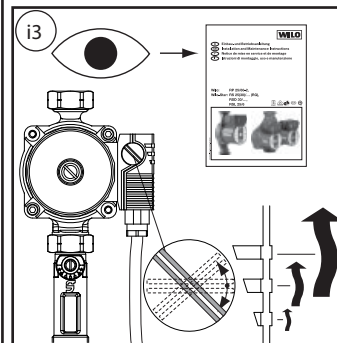

FV 70 TACOSOL ER-SG

+

TB	110°C*	
PB	8 bar	

* → Pump instructions

FV 70 TACOSOL ER-SG

· Subject to modifications