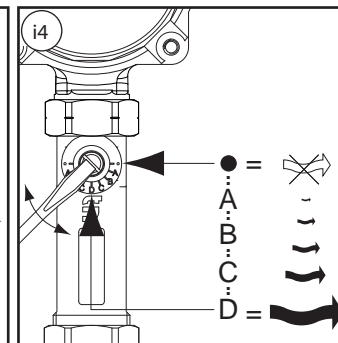

FV 70 TACOSOL ER-SG

+

TB	110°C*	
PB	8 bar	

* → Pump instructions

FV 70 TACOSOL ER-SG

· Subject to modifications