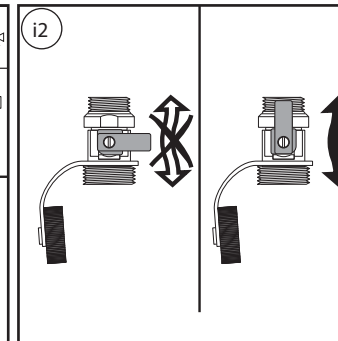

FV 70 TACOSOL ER-SG

+

TB	110°C*	
PB	8 bar	

* → Pump instructions

FV 70 TACOSOL ER-SG

· Subject to modifications