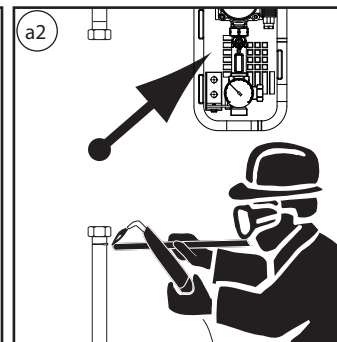

FV 70 TACOSOL ER-SG

+

TB	110°C*	
PB	8 bar	

* → Pump instructions

FV 70 TACOSOL ER-SG

· Subject to modifications