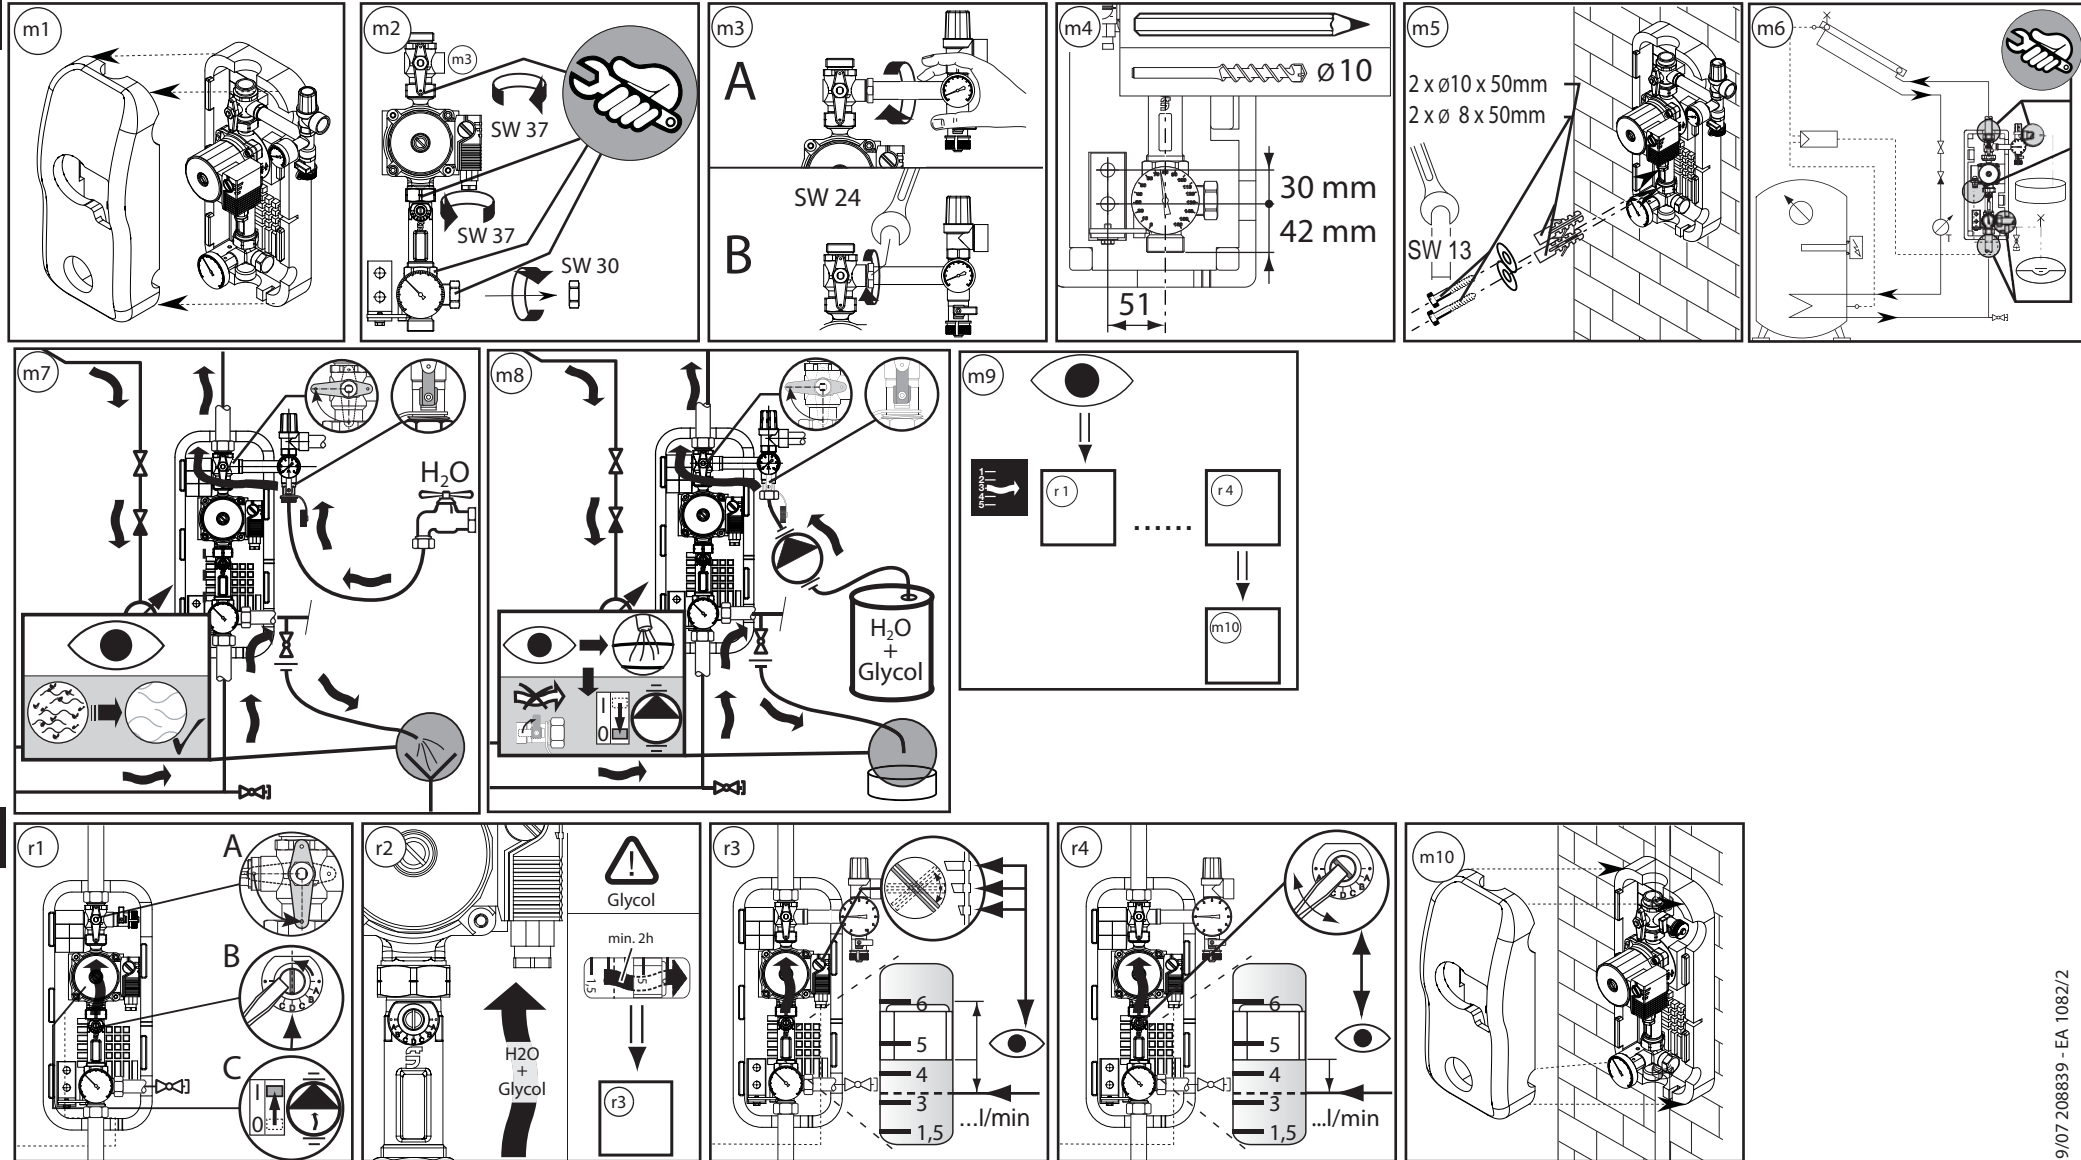

FV 70 TACOSOL ER-SG

+

TB	110°C*	
PB	8 bar	

* → Pump instructions

FV 70 TACOSOL ER-SG

· Subject to modifications