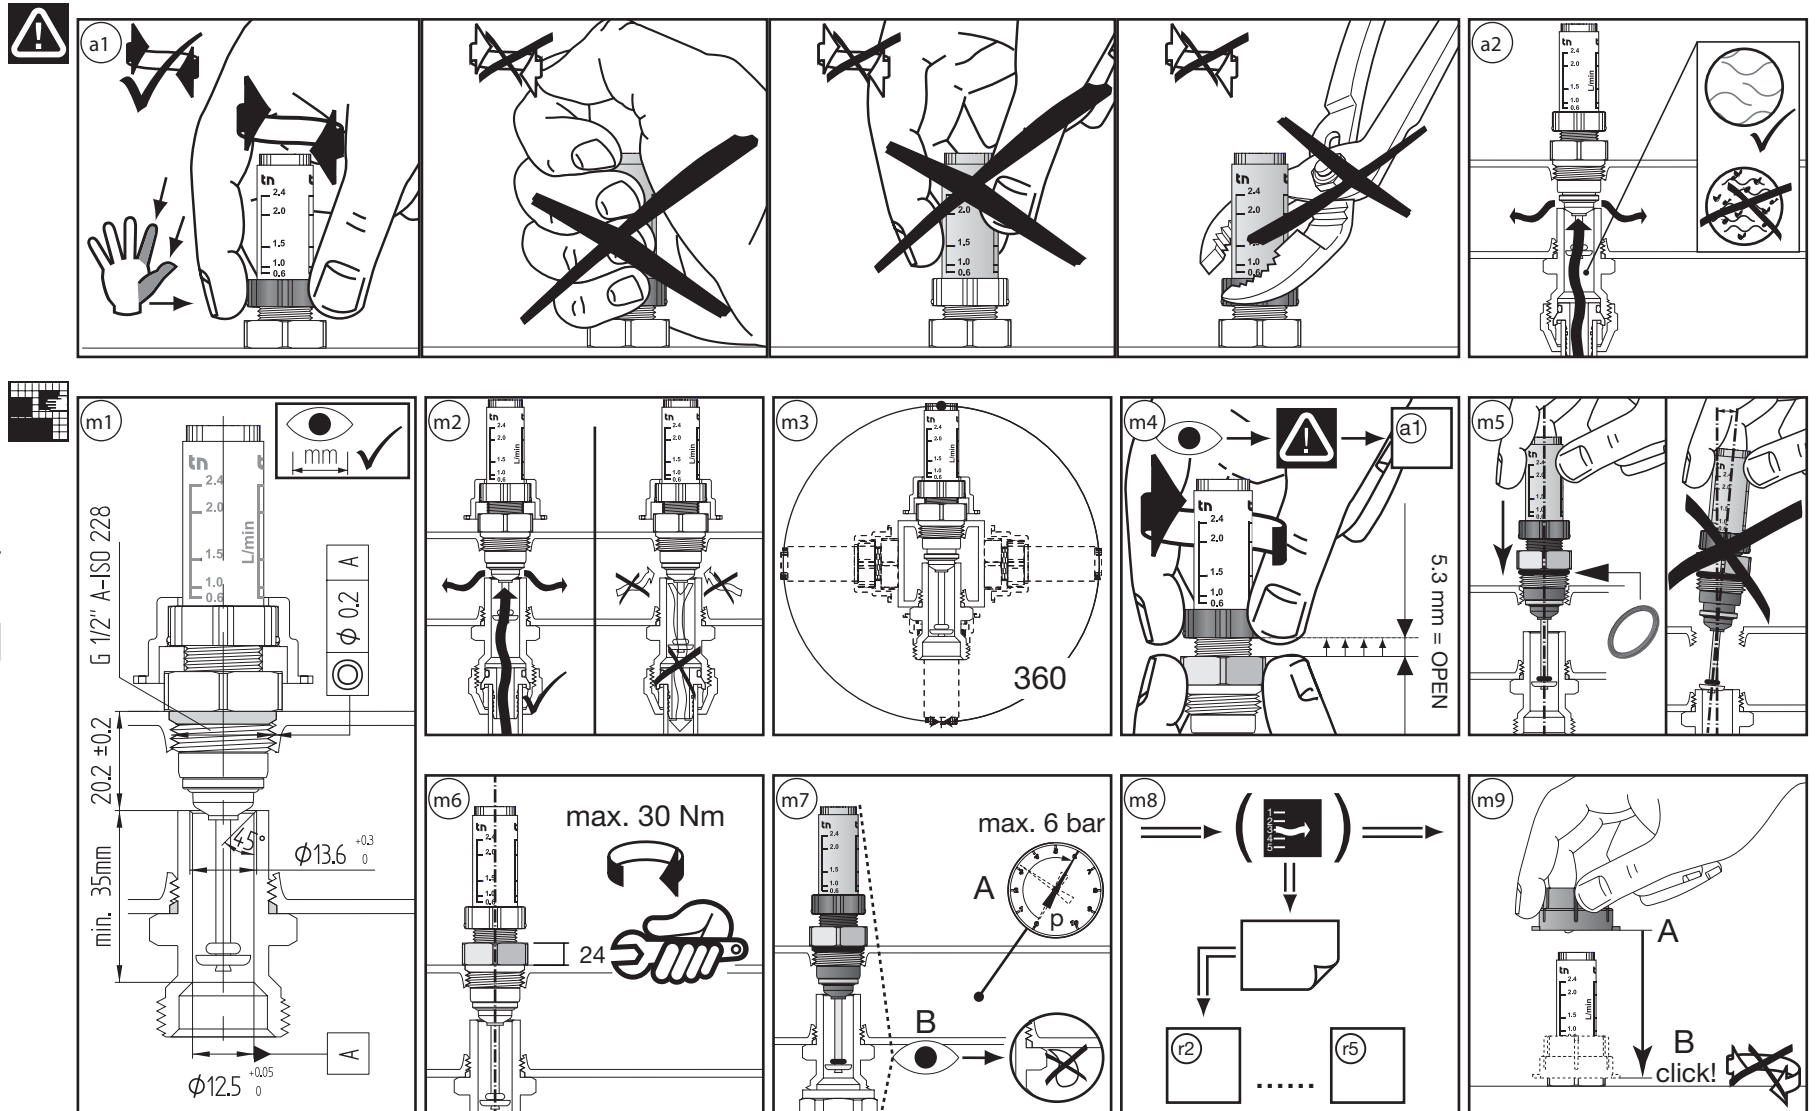

AO 23 TOPMETER RL 3/8"

DN	G	Wrench
15	1/2"	24

TB	80°C	
PB	6 bar	

AO 23 TOPMETER RL 3/8"